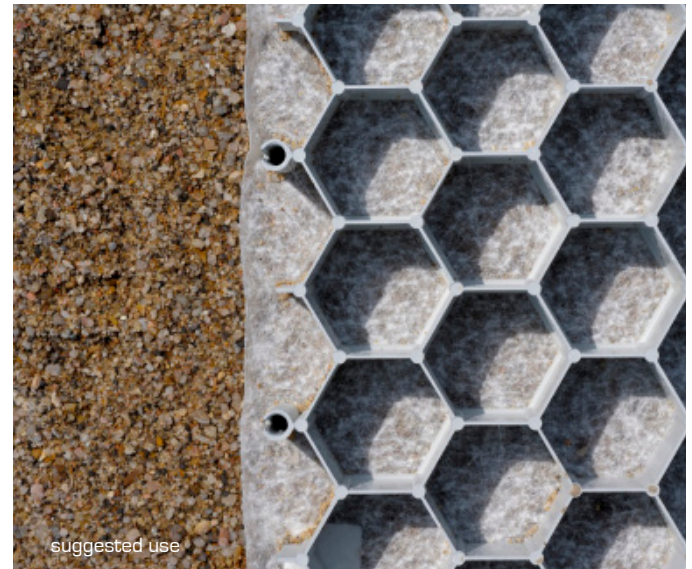

ALVEPLAC®

GRAVEL STABILIZATION MAT

 French Manufacturer

www.jouplast.com

Jouplast®

- › Geotextile liner linked to the base
- › Integrated assembling system
- › Easy to install