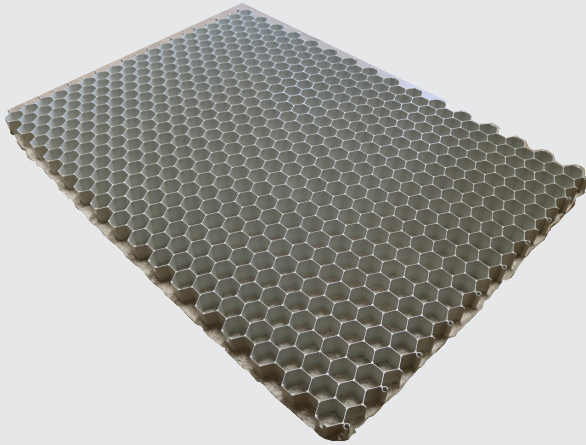

ALVEPLAC®

GRAVEL STABILIZATION MAT

 French Manufacturer

www.jouplast.com

Jouplast®

- › Geotextile liner linked to the base
- › Integrated assembling system
- › Easy to install