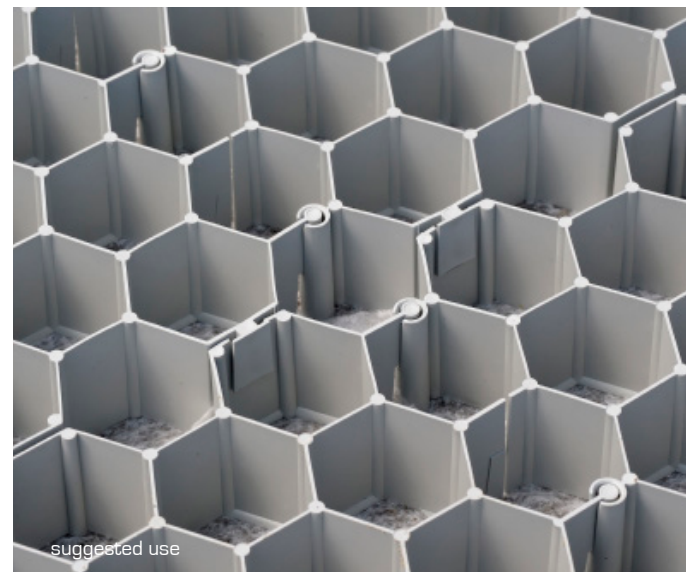

ALVEPLAC®

GRAVEL STABILIZATION MAT

 French Manufacturer

www.jouplast.com

Jouplast®

- › Geotextile liner linked to the base
- › Integrated assembling system
- › Easy to install