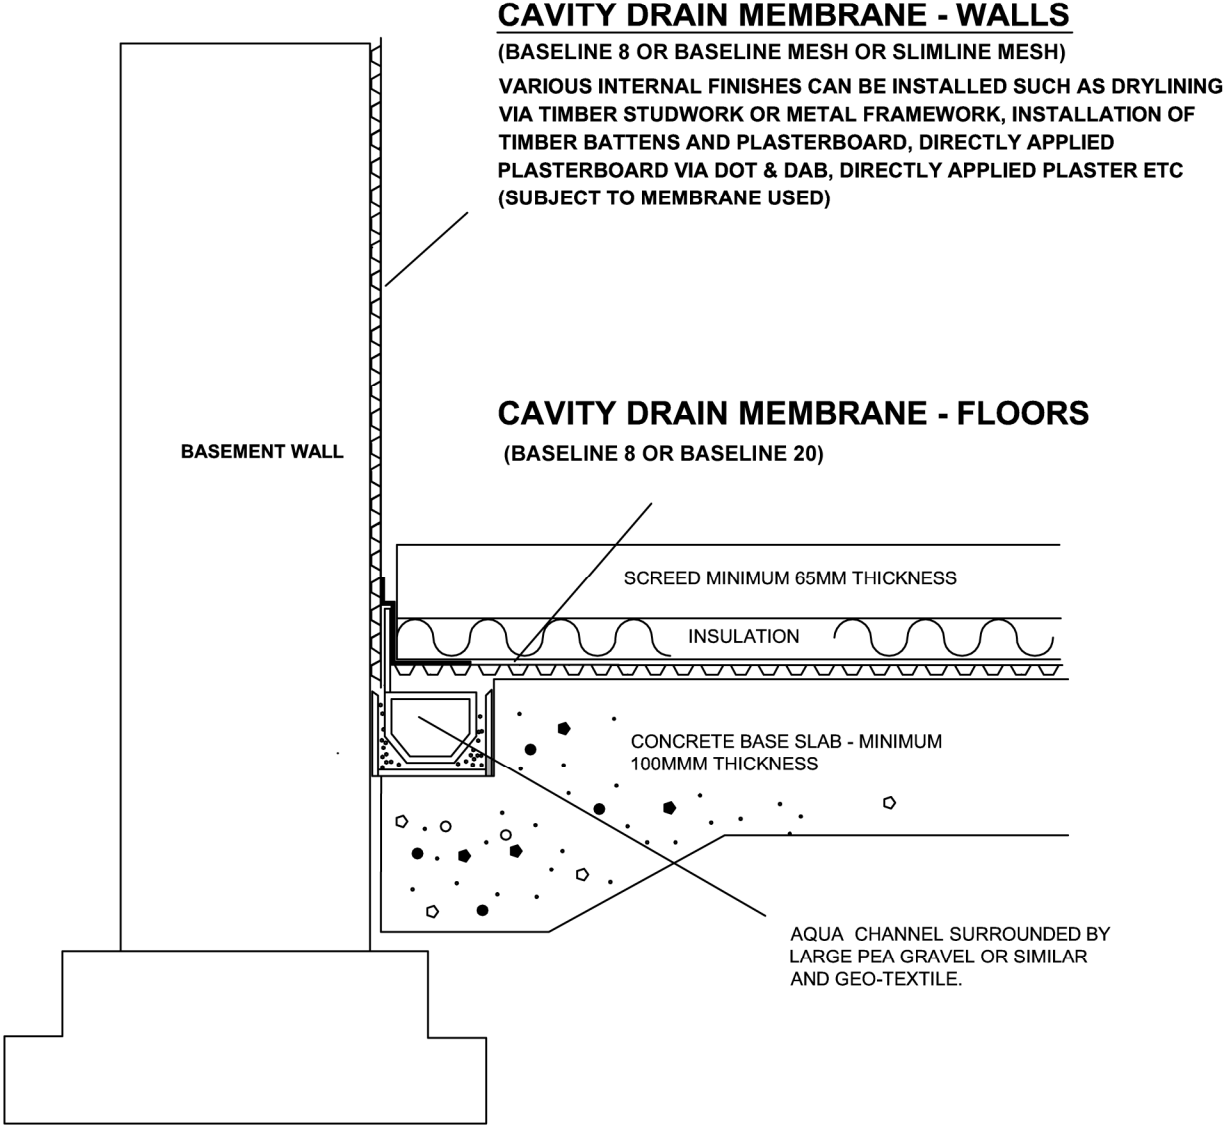

SECTION DETAIL - INSULATED FLOOR SCREED

CELLAR MEMBRANE & DRAINAGE
DRAWING DETAIL - TW007A

SKETCH PLAN - NOT TO SCALE

Twistfix Group
81 Oxford Street
London W1D 2EU
6th Floor, 8 Exchange Quay
Manchester M5 3EJ