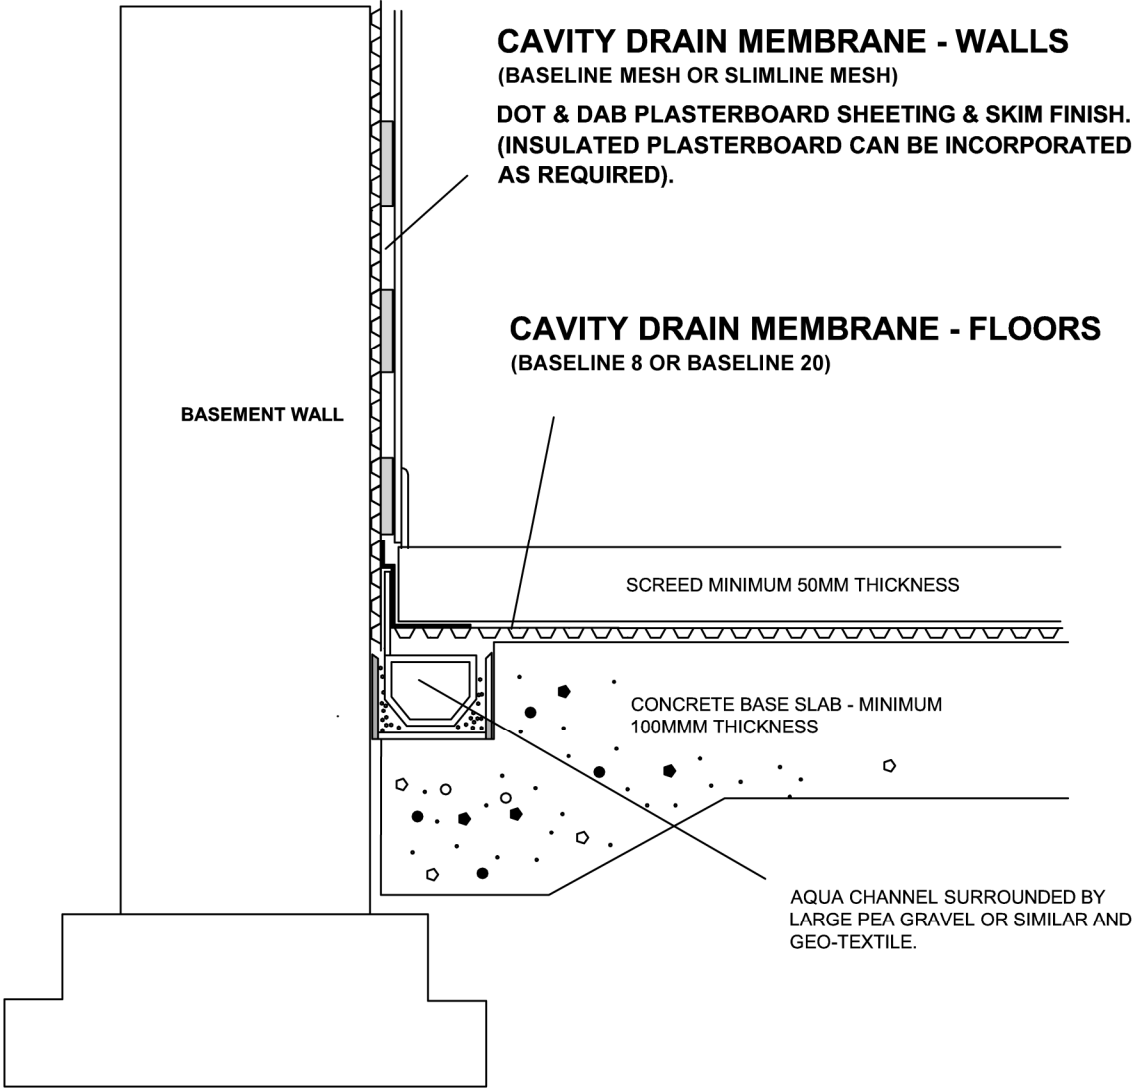

SECTION DETAIL - DOT & DAB DRYLINING & FLOOR SCREED

CELLAR MEMBRANE & DRAINAGE
DRAWING DETAIL - TW006C

SKETCH PLAN - NOT TO SCALE

Twistfix Group
81 Oxford Street
London W1D 2EU
6th Floor, 8 Exchange Quay
Manchester M5 3EJ