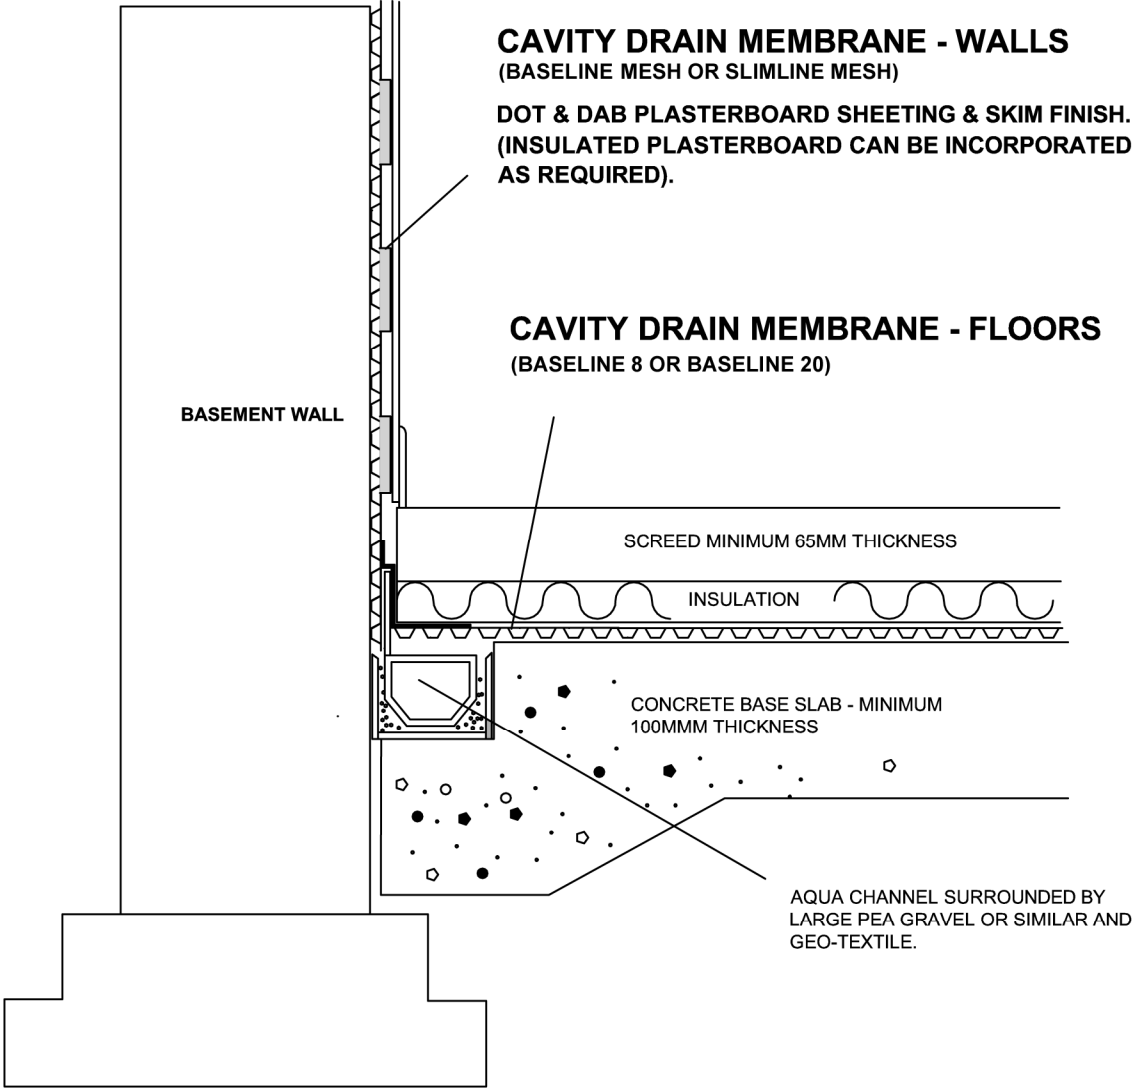

SECTION DETAIL - DOT & DAB DRYLINING & INSULATED FLOOR SCREED

CELLAR MEMBRANE & DRAINAGE
DRAWING DETAIL - TW007C

SKETCH PLAN - NOT TO SCALE

Twistfix Group
81 Oxford Street
London W1D 2EU
6th Floor, 8 Exchange Quay
Manchester M5 3EJ